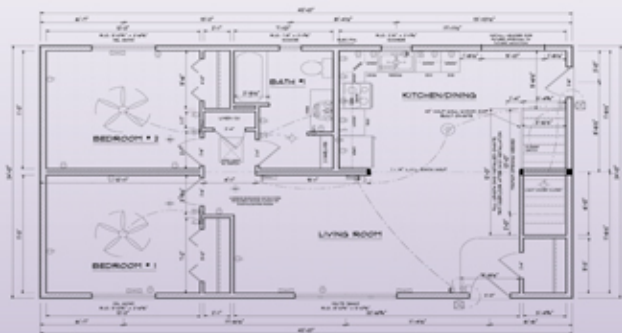

# Riley House

- ◆ **1008 Finished Square Feet**
- ◆ **1008 Unfinished Sq. Ft. Basement**
- ◆ **24 Feet by 42 Feet Size Home**
- ◆ **Lot Size 84 by 175 Feet, 1/3 Acre**

Prices do not include garages or additions.  
Prices subject to change without notice.

## Floorplan

House  
Only

House  
with  
Garage

Expanded  
House  
with Garage