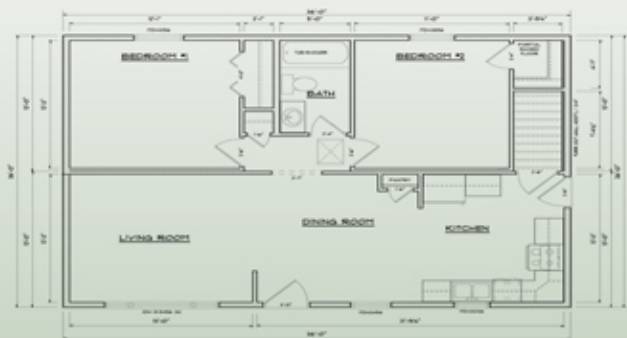

Dillon House

- ◆ **936 Finished Square Feet**
- ◆ **936 Unfinished Sq. Ft. Basement**
- ◆ **26 Feet by 36 Feet Size Home**
- ◆ **Lot Size 84 by 175 Feet , 1/3 Acre**

Prices do not include garages or additions.
Prices subject to change without notice.

Floorplan

House
Only

House
with
Garage

Expanded
House
with Garage