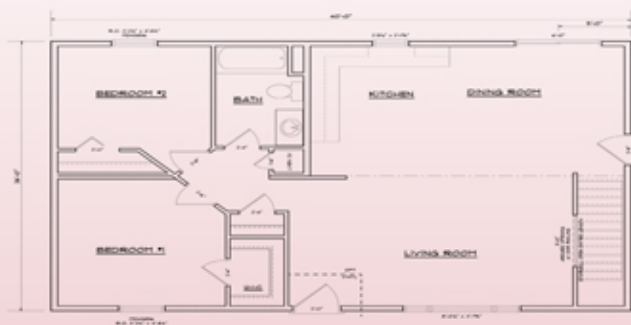

# Brooke House

- ◆ **1040 Finished Square Feet**
- ◆ **1040 Unfinished Sq. Ft. Basement**
- ◆ **26 Feet by 40 Feet Size Home**
- ◆ **Lot Size 84 by 175 Feet, 1/3 Acre**

Prices do not include garages or additions.  
Prices subject to change without notice.

## Floorplan

House  
Only

House  
with  
Garage

Expanded  
House  
with Garage